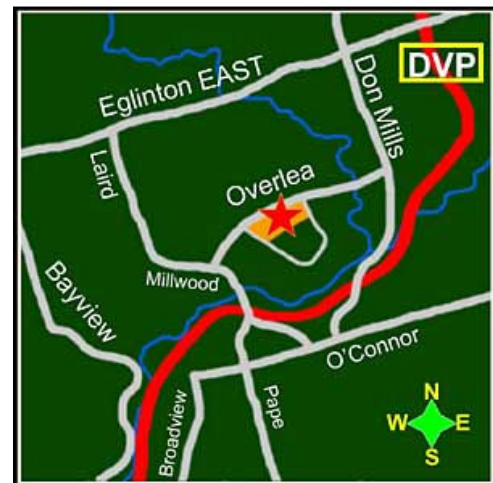

Who: LYC Members and friends  
What: LYC Tenpin Bowling  
Where: Thorncliffe Bowlerama  
45 Overlea Boulevard  
Contact # 416-421-2211  
When: April 20, 2008 at 4 PM  
Cost: 4.25 per game  
3.00 shoe rental

The Thorncliffe Bowlerama is located in the East York Town Centre mall. The lanes are easily accessible from the Don Valley Parkway or by T.T.C.

Via TTC:

100 Flemington Bus Route from Broadview Station or  
25 Don Mills Bus Route or 81 Thorncliffe Park Dr from Pape Station

Car Pool (Subject to car/seat availability):

Meet at 519 Community Centre at 330 pm. Please e-mail Paul your name and contact number for confirmation before Friday, April 18.